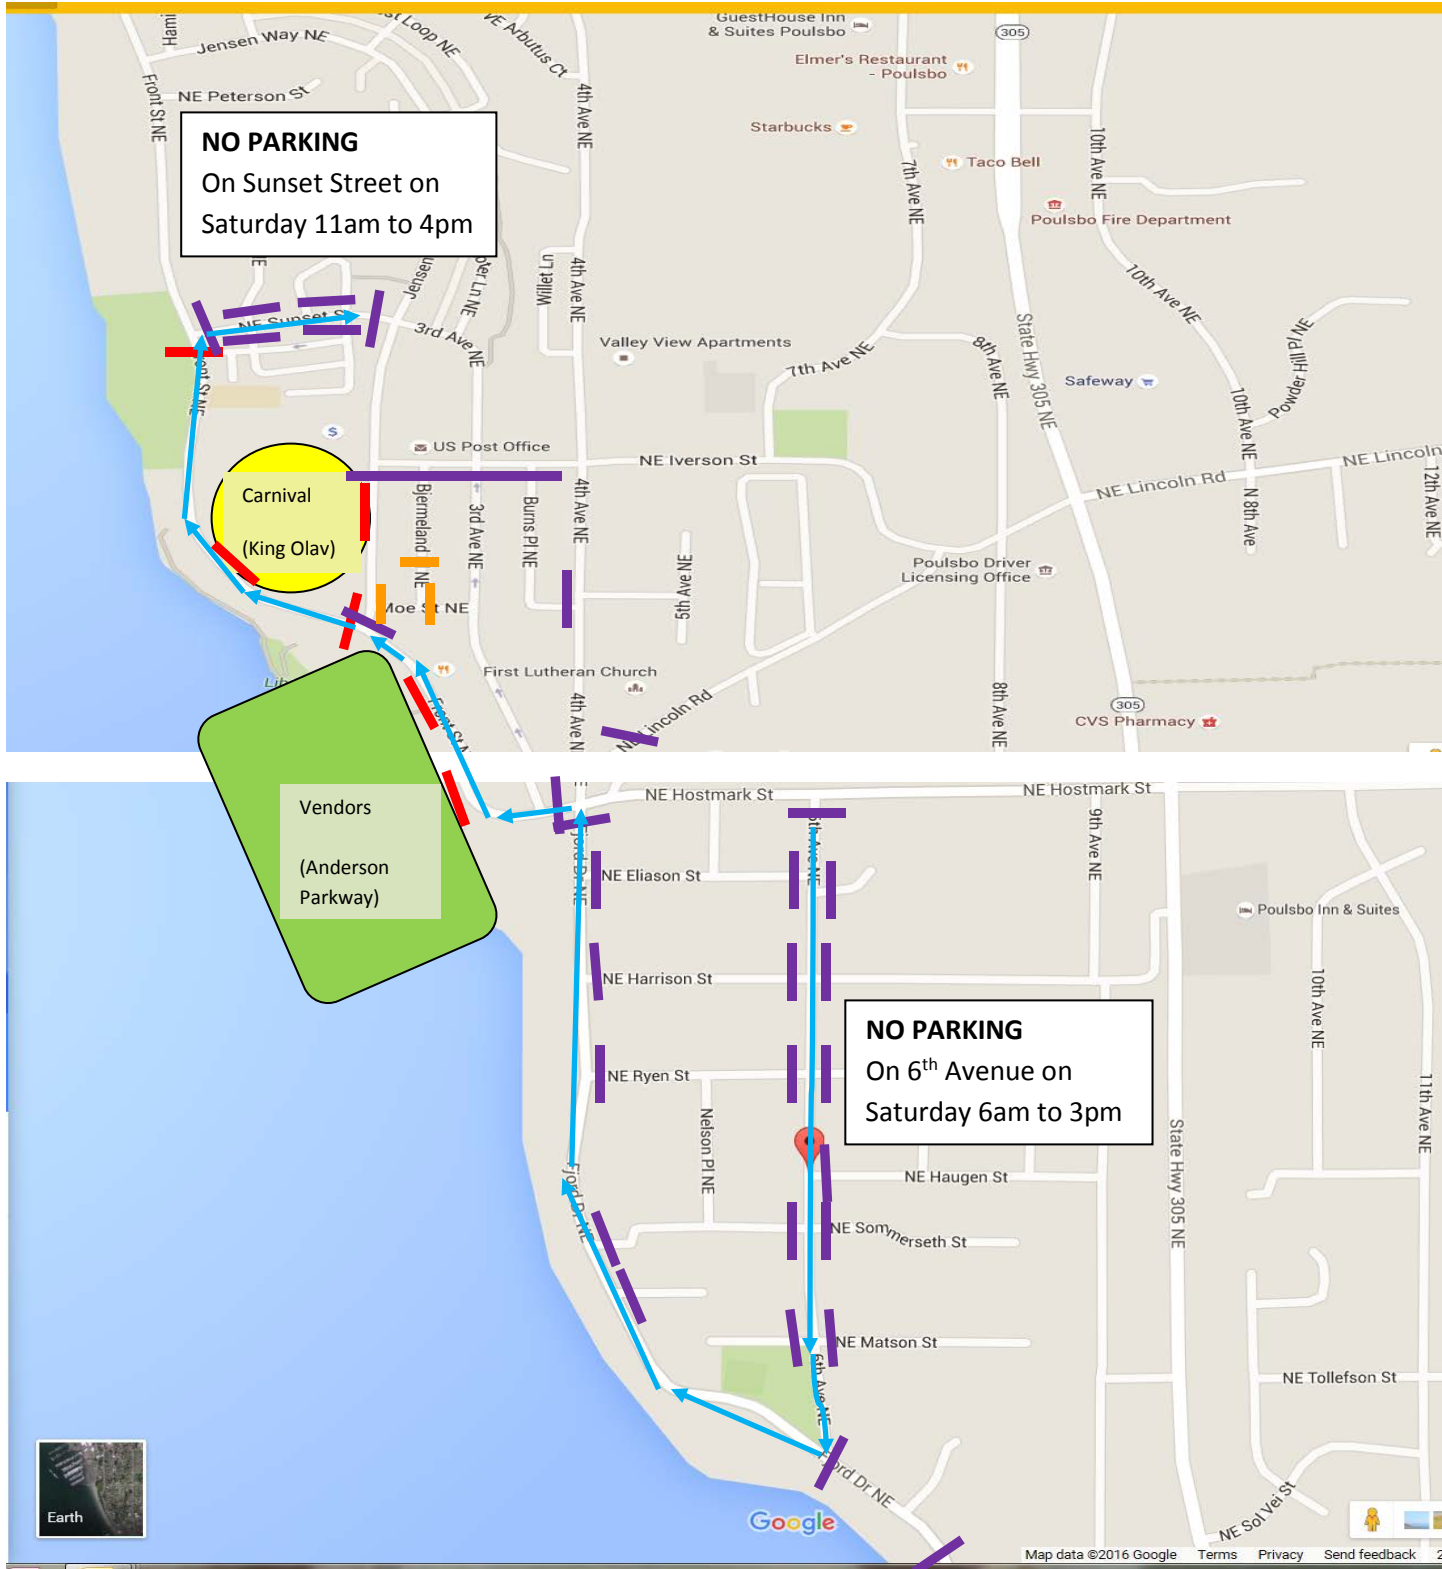

# 2017 Viking Fest Road Closures

- Road Closed All Weekend (Friday 8am – Sunday 8pm)
- Road Closed During Parade (Saturday 6am – 3pm)
- Road Closed for Viking Tour Bike Race (Sunday 7am – 4pm)
- ← Parade Route