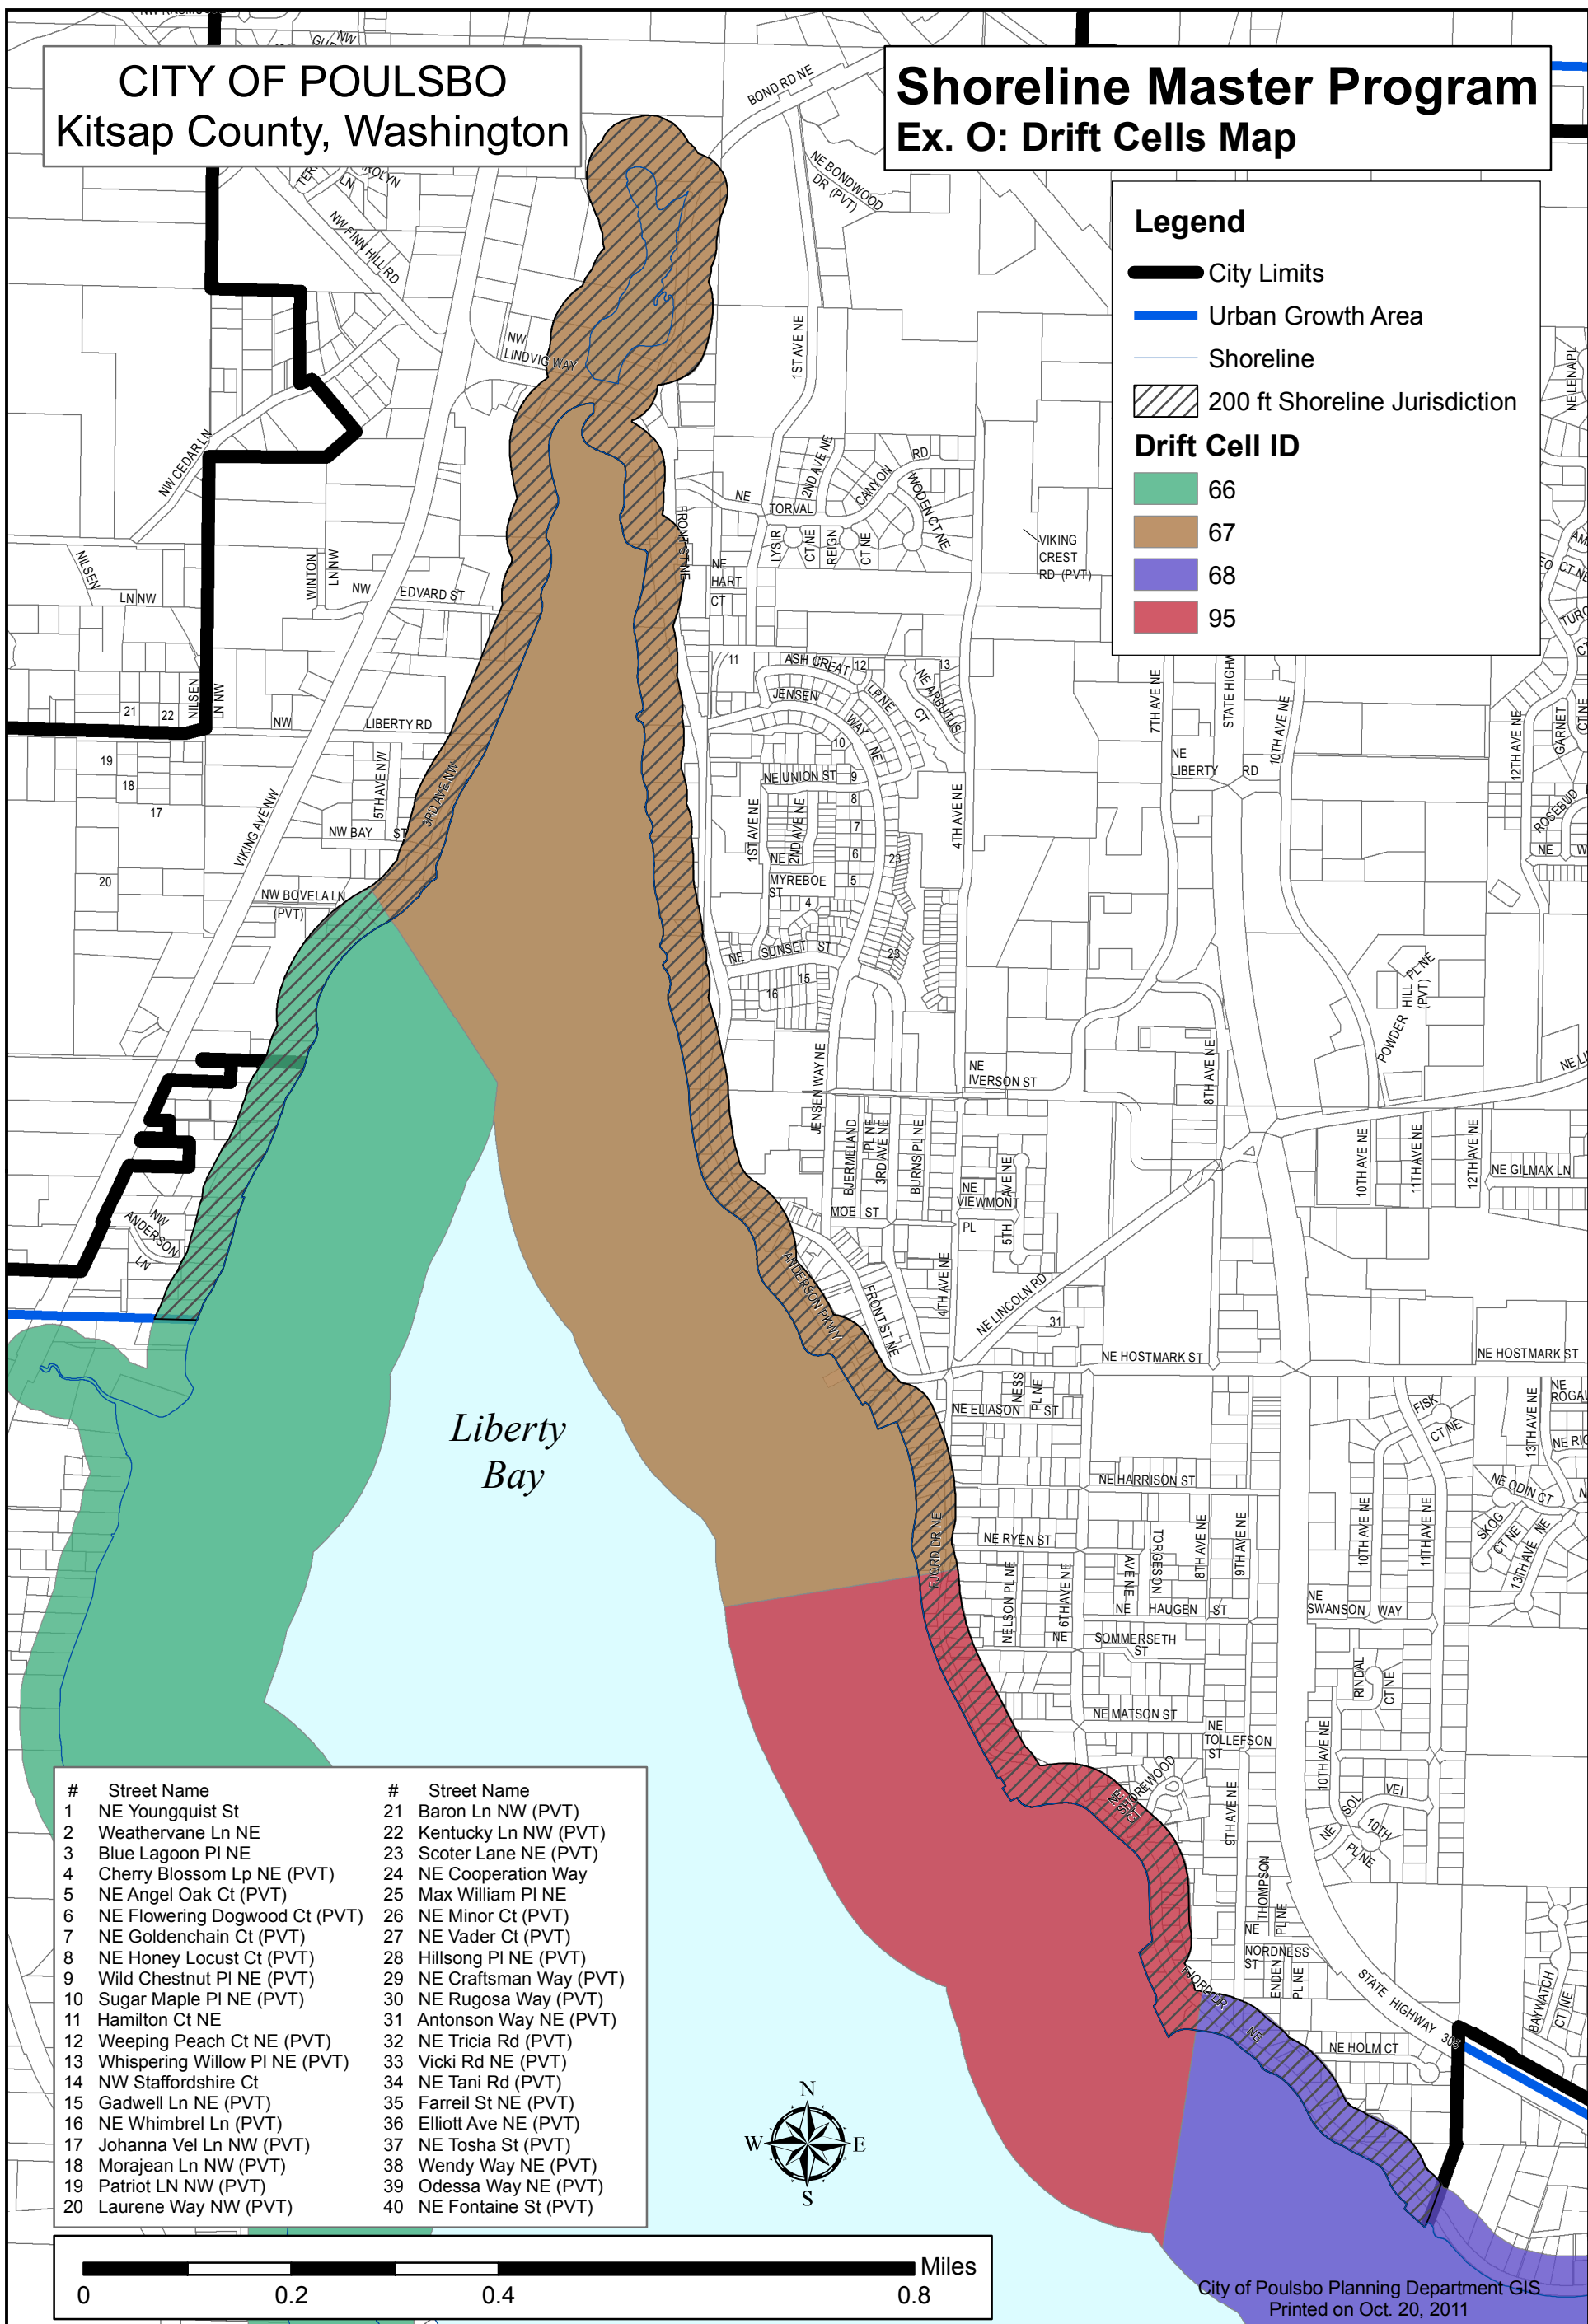

CITY OF POULSBO
Kitsap County, Washington

Shoreline Master Program
Ex. O: Drift Cells Map

Legend

-  City Limits
 -  Urban Growth Area
 -  Shoreline
 -  200 ft Shoreline Jurisdiction
- Drift Cell ID**
-  66
 -  67
 -  68
 -  95

#	Street Name	#	Street Name
1	NE Youngquist St	21	Baron Ln NW (PVT)
2	Weathervane Ln NE	22	Kentucky Ln NW (PVT)
3	Blue Lagoon Pl NE	23	Scoter Lane NE (PVT)
4	Cherry Blossom Lp NE (PVT)	24	NE Cooperation Way
5	NE Angel Oak Ct (PVT)	25	Max William Pl NE
6	NE Flowering Dogwood Ct (PVT)	26	NE Minor Ct (PVT)
7	NE Goldenchain Ct (PVT)	27	NE Vader Ct (PVT)
8	NE Honey Locust Ct (PVT)	28	Hillsong Pl NE (PVT)
9	Wild Chestnut Pl NE (PVT)	29	NE Craftsman Way (PVT)
10	Sugar Maple Pl NE (PVT)	30	NE Rugosa Way (PVT)
11	Hamilton Ct NE	31	Antonsen Way NE (PVT)
12	Weeping Peach Ct NE (PVT)	32	NE Tricia Rd (PVT)
13	Whispering Willow Pl NE (PVT)	33	Vicki Rd NE (PVT)
14	NW Staffordshire Ct	34	NE Tani Rd (PVT)
15	Gadwell Ln NE (PVT)	35	Farrell St NE (PVT)
16	NE Whimbrel Ln (PVT)	36	Elliott Ave NE (PVT)
17	Johanna Vel Ln NW (PVT)	37	NE Tosha St (PVT)
18	Morajeane Ln NW (PVT)	38	Wendy Way NE (PVT)
19	Patriot Ln NW (PVT)	39	Odessa Way NE (PVT)
20	Laurene Way NW (PVT)	40	NE Fontaine St (PVT)

City of Poulsbo Planning Department GIS
Printed on Oct. 20, 2011

Primary Map Sources & Original Scales:
Kitsap County Assessor's Tax Maps 1:12,000, Kitsap County IT, GIS Division. (Downloaded May 2011)
Drift Cells, Eastern Kitsap Nearshore Inventory Data, Kitsap County Community Development, GIS Division. (Collected Summer-Fall of 2007, Downloaded October 26, 2009)