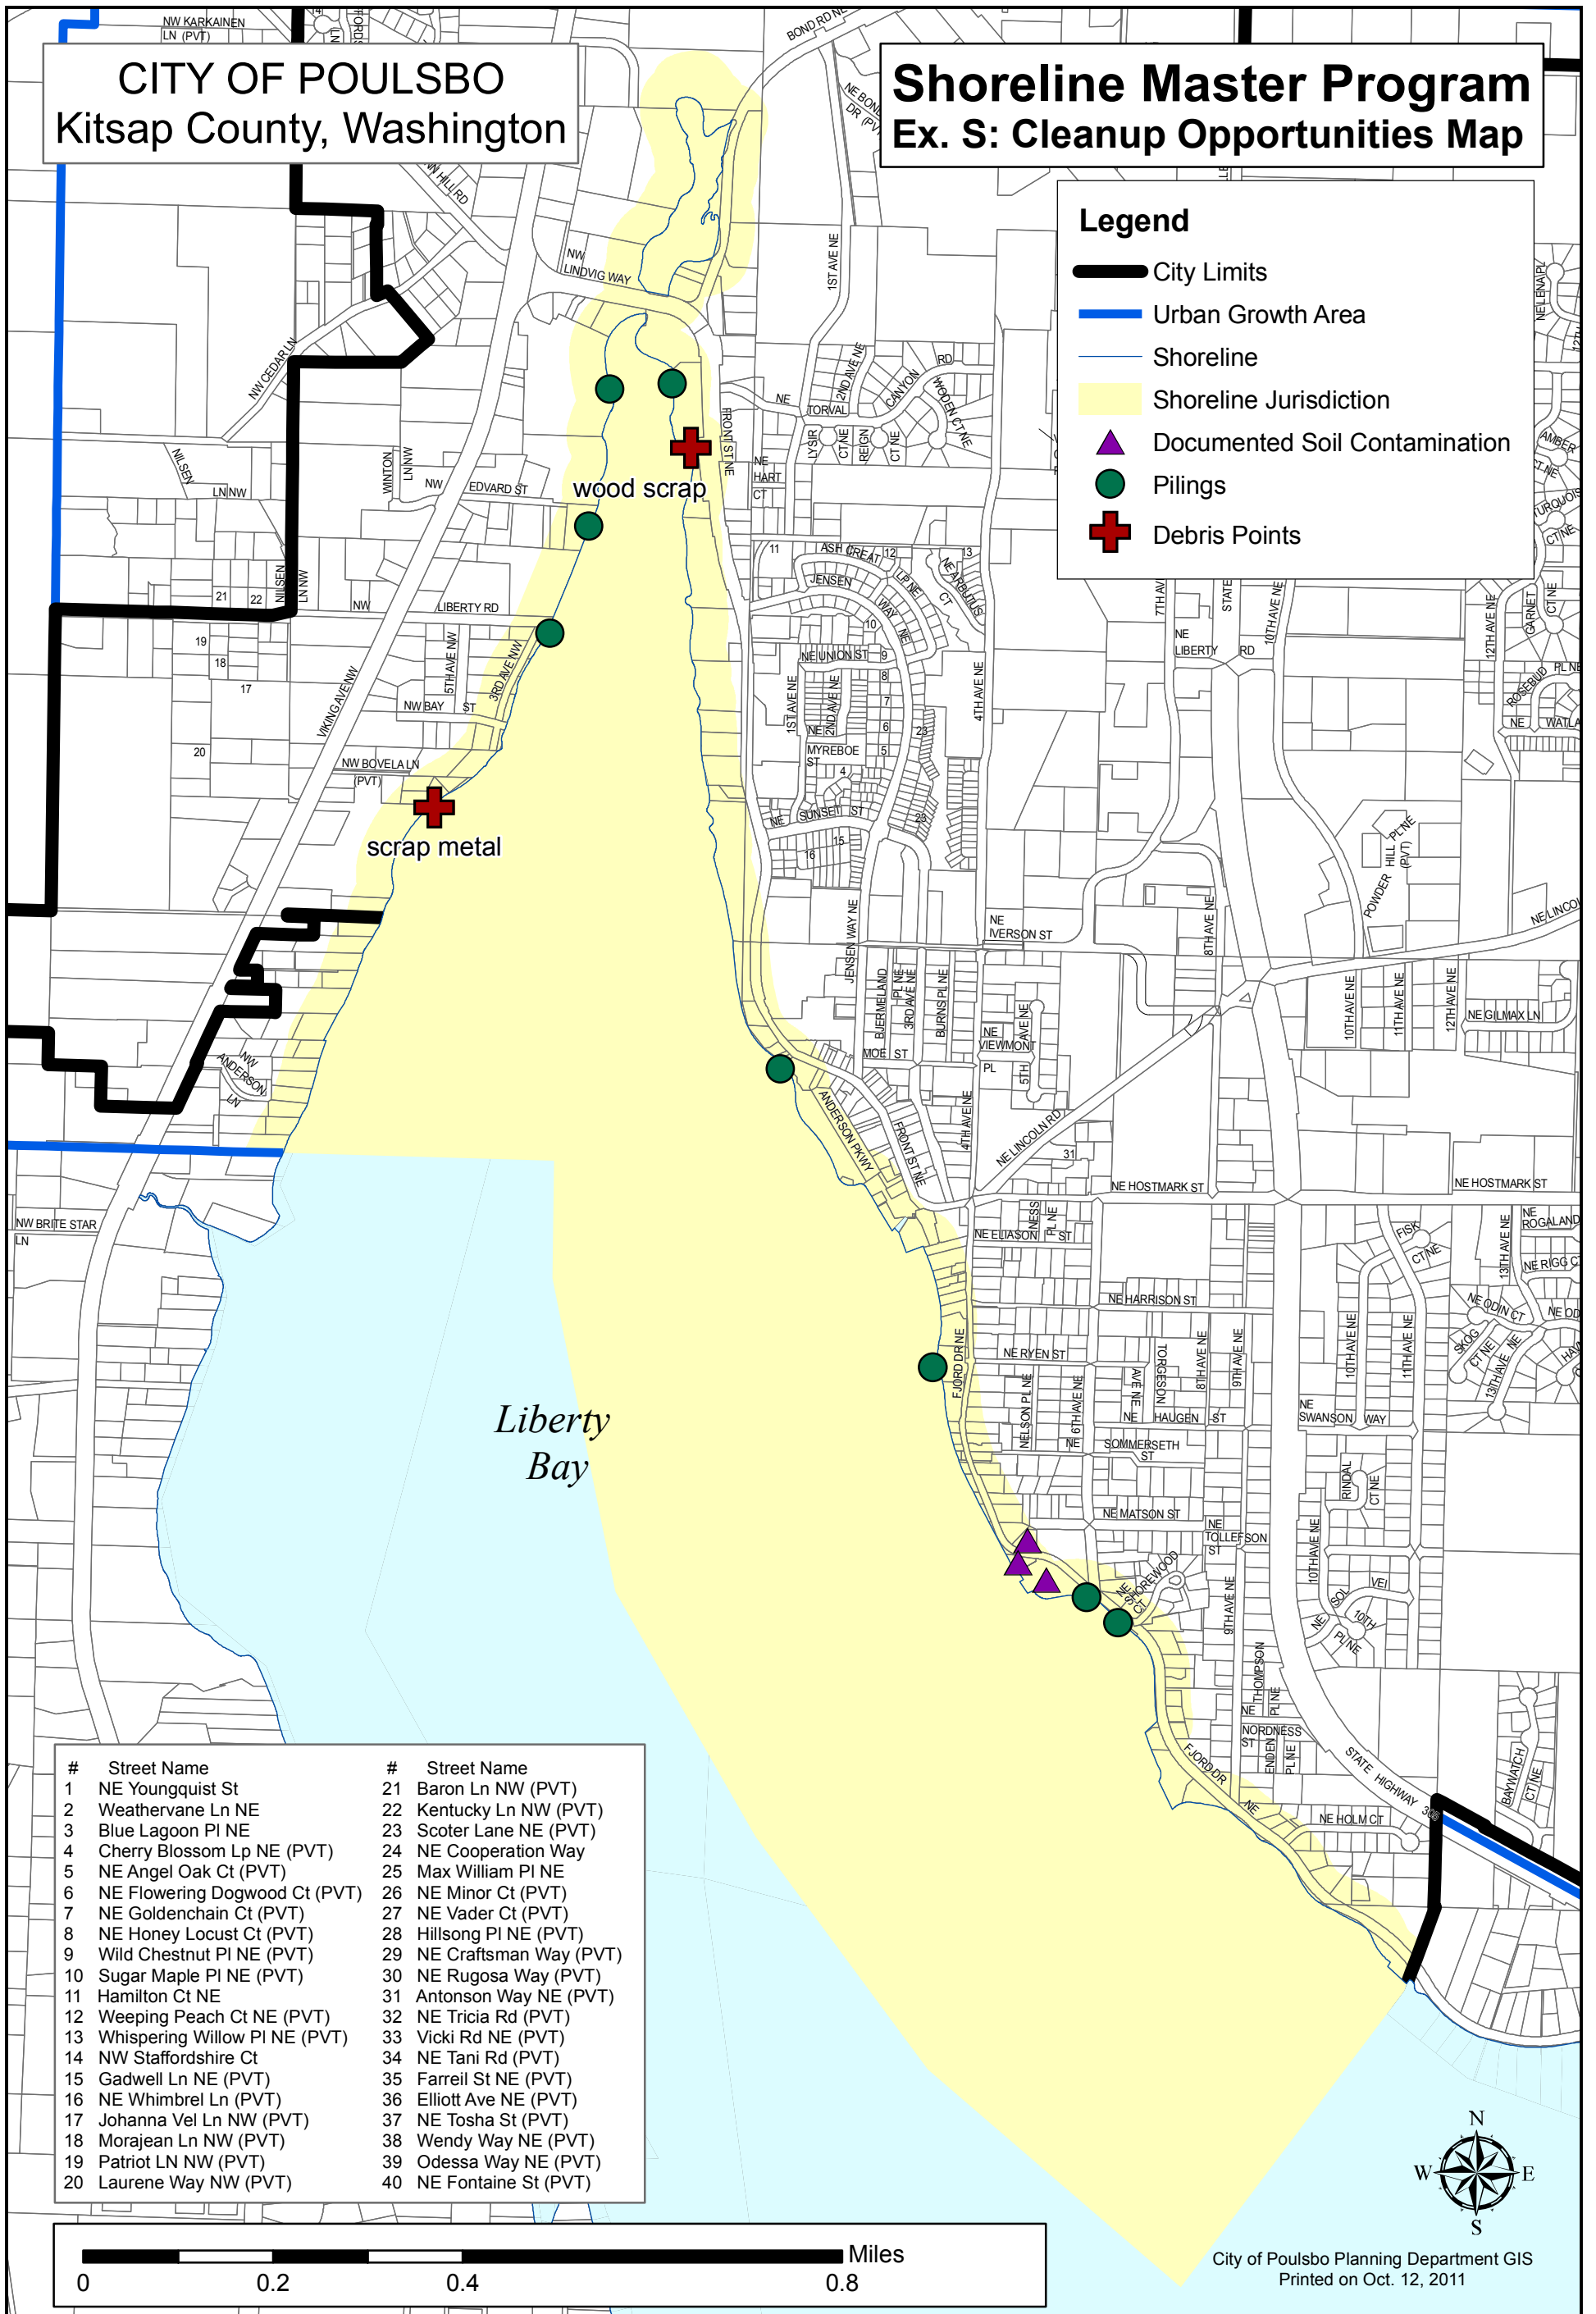

CITY OF POULSBO
Kitsap County, Washington

Shoreline Master Program
Ex. S: Cleanup Opportunities Map

Legend

-  City Limits
-  Urban Growth Area
-  Shoreline
-  Shoreline Jurisdiction
-  Documented Soil Contamination
-  Pilings
-  Debris Points

#	Street Name	#	Street Name
1	NE Youngquist St	21	Baron Ln NW (PVT)
2	Weathervane Ln NE	22	Kentucky Ln NW (PVT)
3	Blue Lagoon Pl NE	23	Scoter Lane NE (PVT)
4	Cherry Blossom Lp NE (PVT)	24	NE Cooperation Way
5	NE Angel Oak Ct (PVT)	25	Max William Pl NE
6	NE Flowering Dogwood Ct (PVT)	26	NE Minor Ct (PVT)
7	NE Goldenchain Ct (PVT)	27	NE Vader Ct (PVT)
8	NE Honey Locust Ct (PVT)	28	Hillsong Pl NE (PVT)
9	Wild Chestnut Pl NE (PVT)	29	NE Craftsman Way (PVT)
10	Sugar Maple Pl NE (PVT)	30	NE Rugosa Way (PVT)
11	Hamilton Ct NE	31	Antonson Way NE (PVT)
12	Weeping Peach Ct NE (PVT)	32	NE Tricia Rd (PVT)
13	Whispering Willow Pl NE (PVT)	33	Vicki Rd NE (PVT)
14	NW Staffordshire Ct	34	NE Tani Rd (PVT)
15	Gadwell Ln NE (PVT)	35	Farreil St NE (PVT)
16	NE Whimbrel Ln (PVT)	36	Elliott Ave NE (PVT)
17	Johanna Vel Ln NW (PVT)	37	NE Tosha St (PVT)
18	Morajeane Ln NW (PVT)	38	Wendy Way NE (PVT)
19	Patriot Ln NW (PVT)	39	Odessa Way NE (PVT)
20	Laurene Way NW (PVT)	40	NE Fontaine St (PVT)

City of Poulsbo Planning Department GIS
Printed on Oct. 12, 2011

Primary Map Sources & Original Scales:
Kitsap County Assessor's Tax Maps 1:12,000, Kitsap County IT, GIS Division. (Downloaded May 2011)
Drift Cells, Eastern Kitsap Nearshore Inventory Data, Kitsap County Community Development, GIS Division. (Collected Summer-Fall of 2007, Downloaded October 26, 2009)