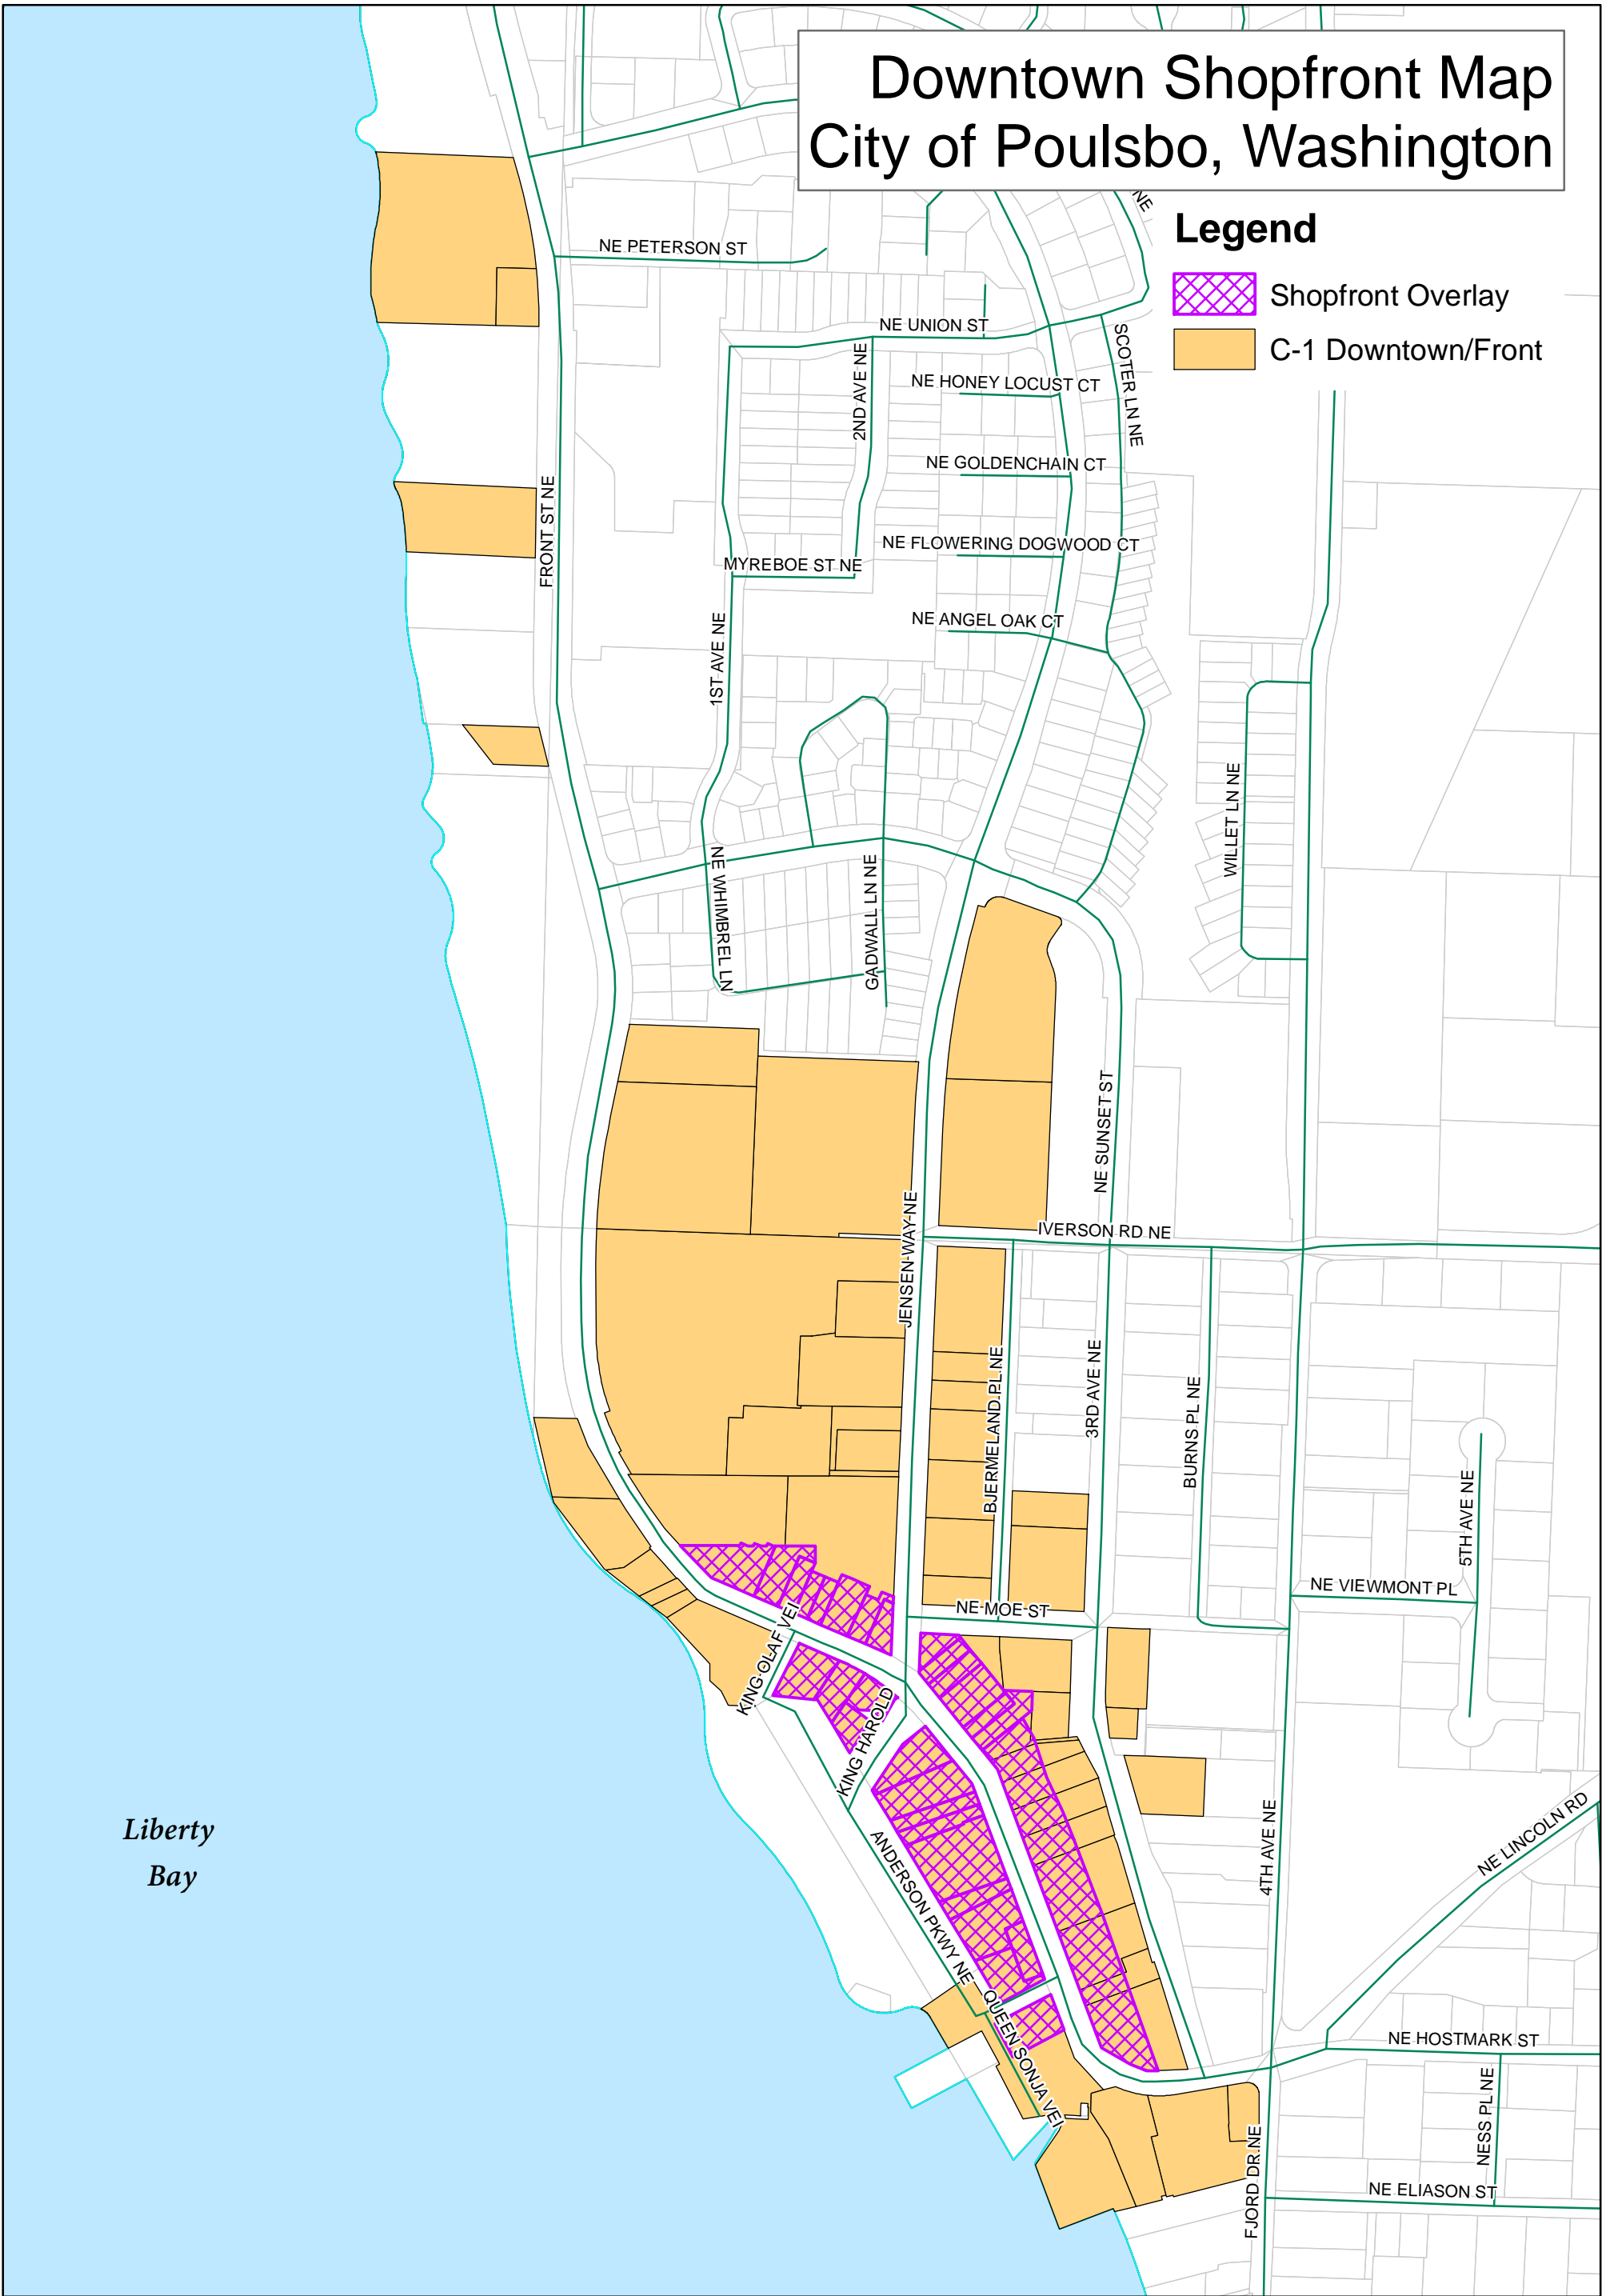

# Downtown Shopfront Map City of Poulsbo, Washington

## Legend

-  Shopfront Overlay
-  C-1 Downtown/Front

Liberty  
Bay

City of Poulsbo  
GIS  
Created 3/14/18

This map is intended for general purposes. Maps are schematic representations of physical features, infrastructure, and land ownership boundaries. The information was derived from available public records and existing sources, not from surveys.