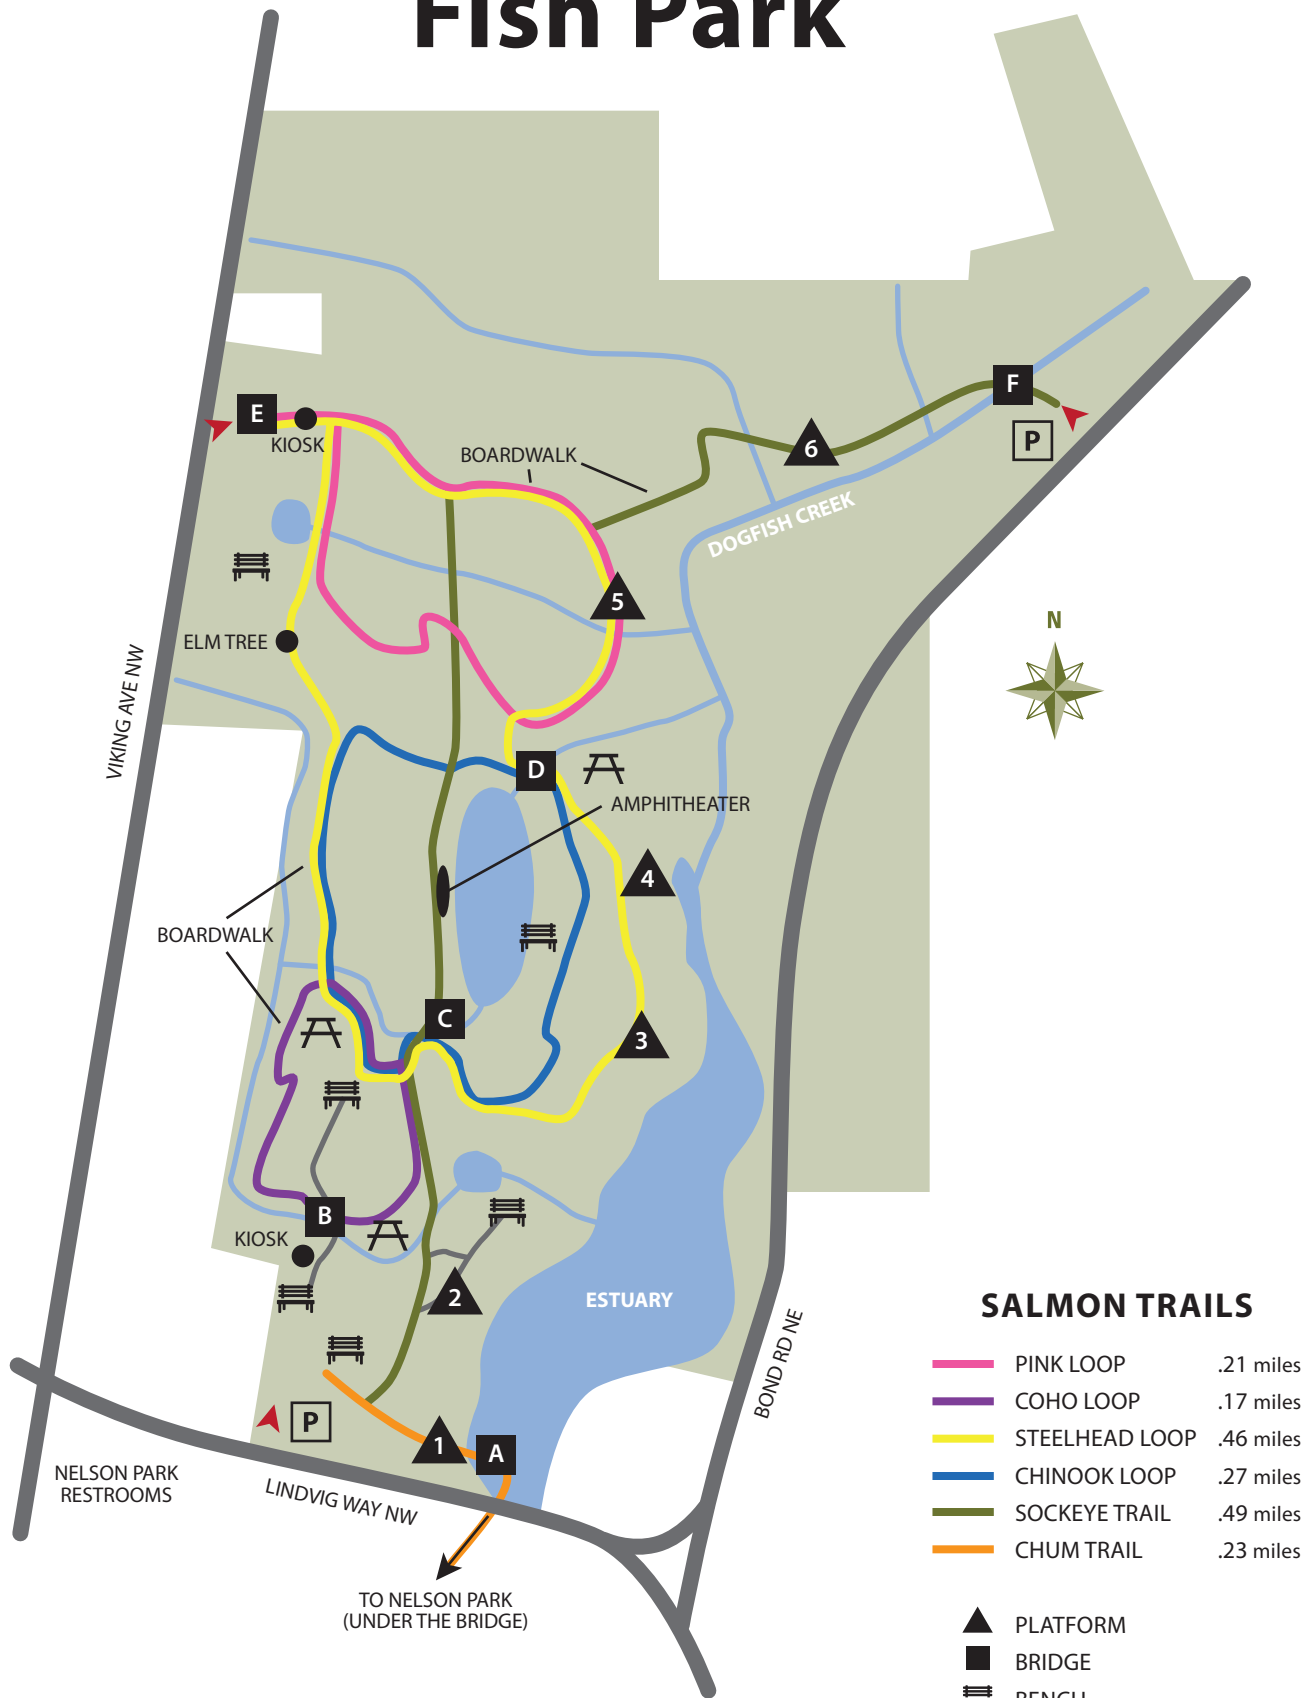

Poulsbo's Fish Park

SALMON TRAILS

	PINK LOOP	.21 miles
	COHO LOOP	.17 miles
	STEELHEAD LOOP	.46 miles
	CHINOOK LOOP	.27 miles
	SOCKEYE TRAIL	.49 miles
	CHUM TRAIL	.23 miles

- PLATFORM
- BRIDGE
- BENCH
- PICNIC TABLE