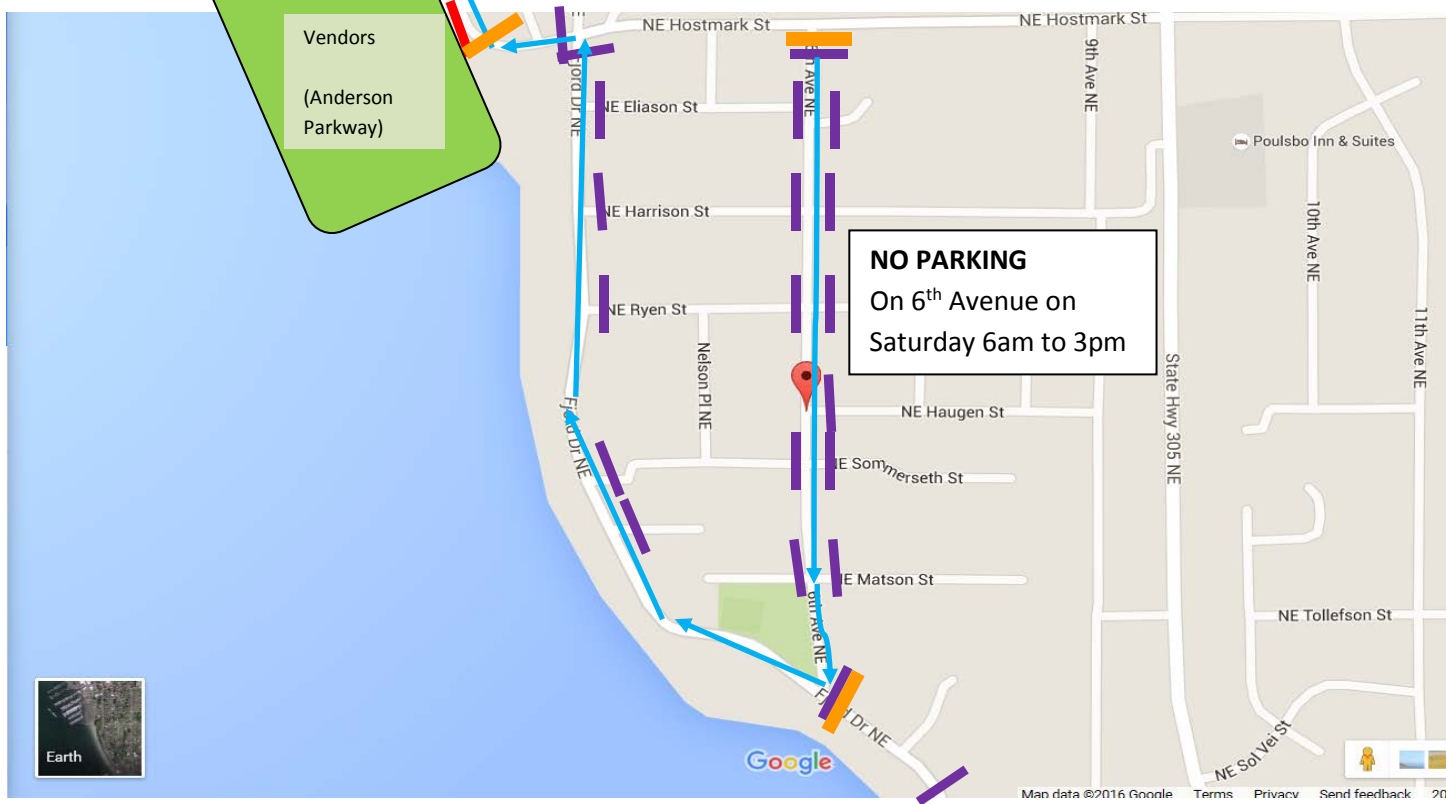

# 2019 Viking Fest Road Closures

- Road Closed All Weekend (Friday 8am – Sunday 8pm)
- Road Closed During Parade (Saturday 6am – 3pm)
- Road Closed for Parade & Fun Run (Saturday 8am – 5pm)
- ← Parade Route