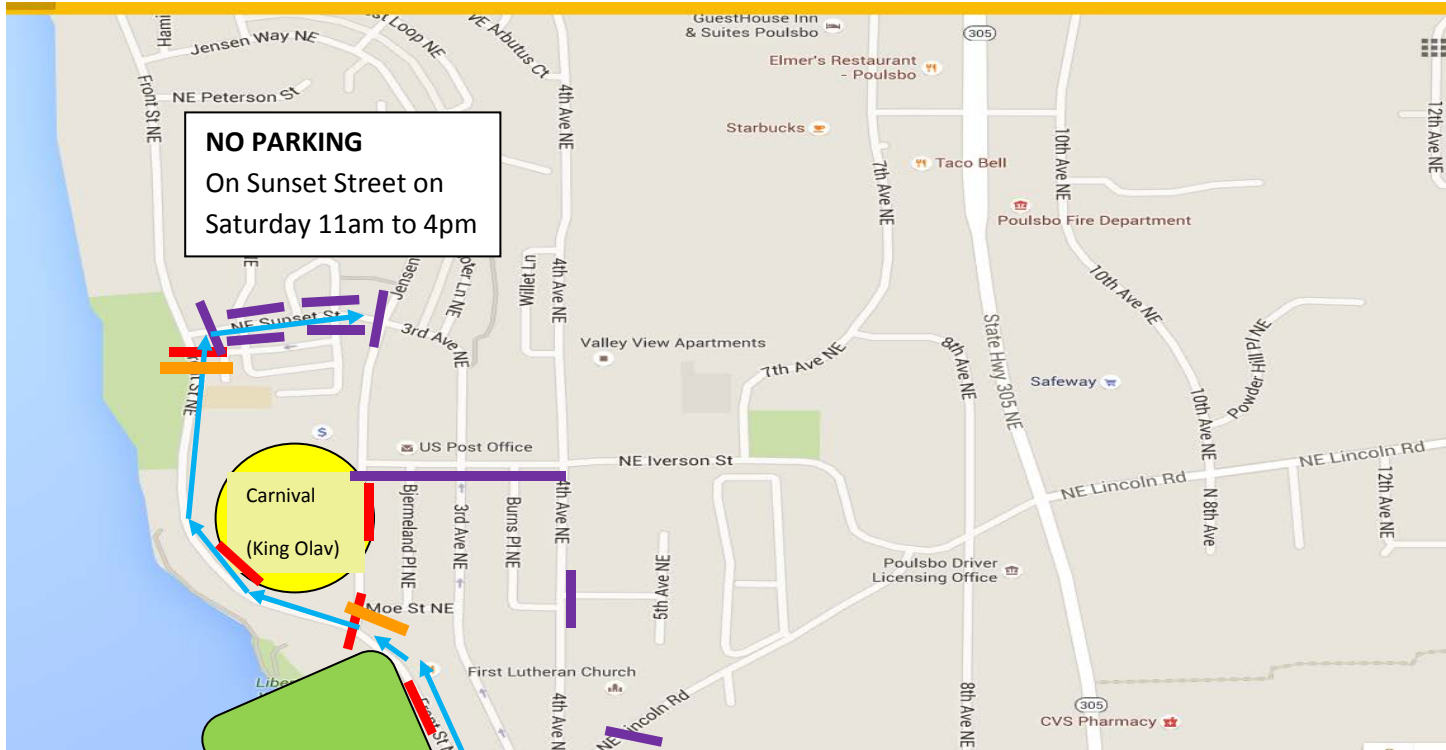

# 2019 Viking Fest Road Closures

- Road Closed All Weekend (Friday 8am – Sunday 8pm)
- Road Closed During Parade (Saturday 6am – 3pm)
- Road Closed for Parade & Fun Run (Saturday 8am – 5pm)
- ← Parade Route