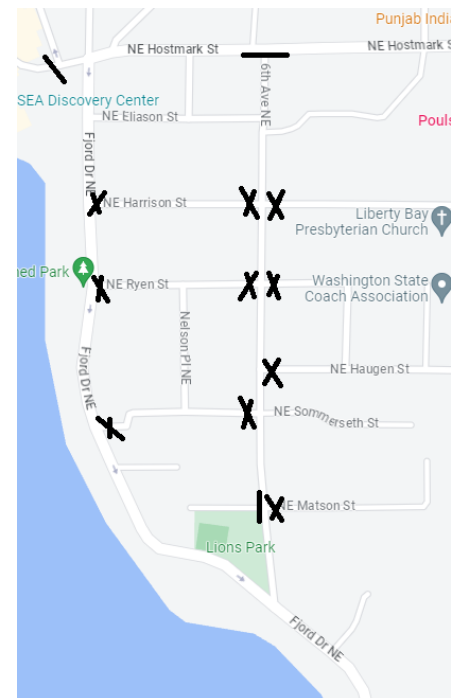

City of Poulsbo

Police Department

VIKING FEST ROAD CLOSURE NOTICE ON 6TH AVE

The annual Viking Fest event will occur from Friday, May 19th through Sunday, May 21st. This notice is to advise residents of a road closure due to a Road Race and Parade on Saturday, May 20th.

VIKING FEST ROAD CLOSURE AND PARKING RESTRICTIONS 6TH AVE

**PLEASE PLAN ACCORDINGLY AS YOU WILL NOT HAVE
VEHICLE ACCESS TO 6TH AVE DURING THESE TIMES.**

Scan for
Google Map

When	Saturday, May 20th
Road Closure Times	6am until approx. 4pm
6th Ave. Parking	No on Street parking 6am to 4pm
Local Access	NO VEHICLE ACCESS during these times, access for emergency vehicles only.
Map Symbols:	X = blockades / = full road closure Blockades

***Other than during the Road Race and Parade
Fjord is accessible & usable, 6th ave is not**

The Viking Fest Committee and the City of Poulsbo wish to thank the residents of 6th Ave. for their cooperation during the Viking Fest event.