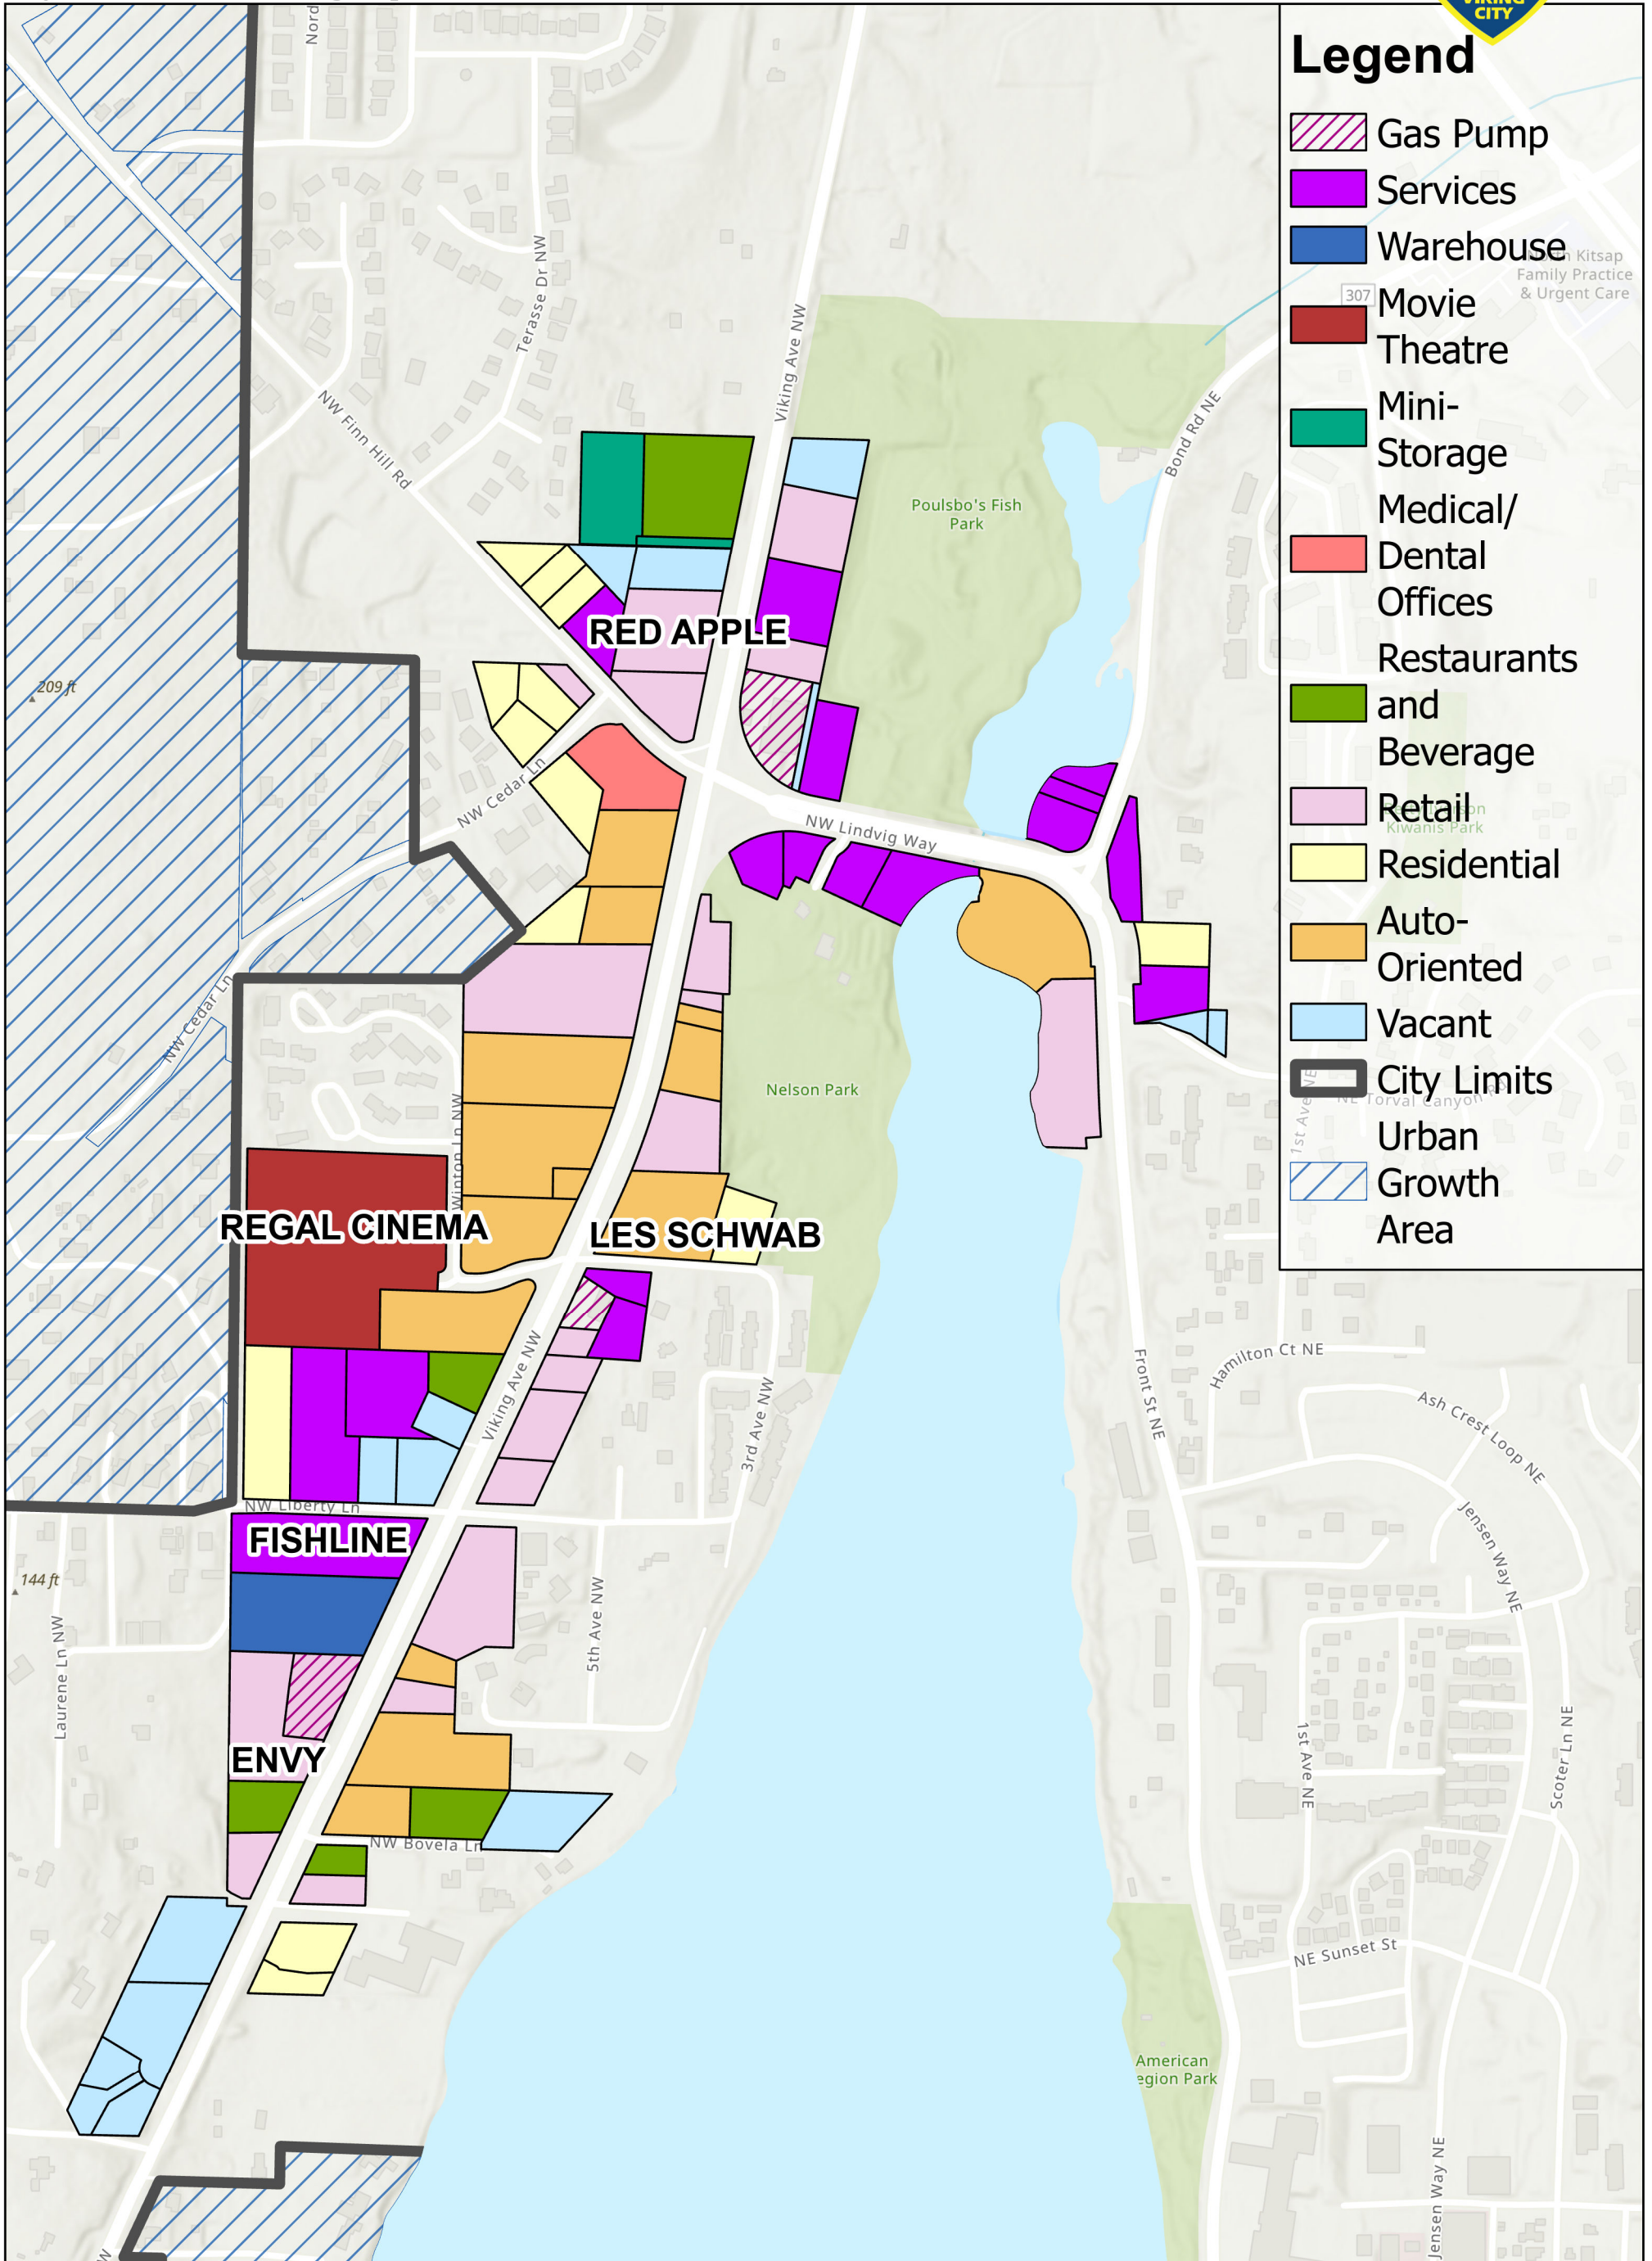

C-2 Viking Avenue

Current Uses

City of Poulsbo Planning Department

Legend

- Gas Pump
- Services
- Warehouse
- Movie Theatre
- Mini-Storage
- Medical/Dental Offices
- Restaurants and Beverage
- Retail
- Residential
- Auto-Oriented
- Vacant
- City Limits
- Urban Area
- Growth Area