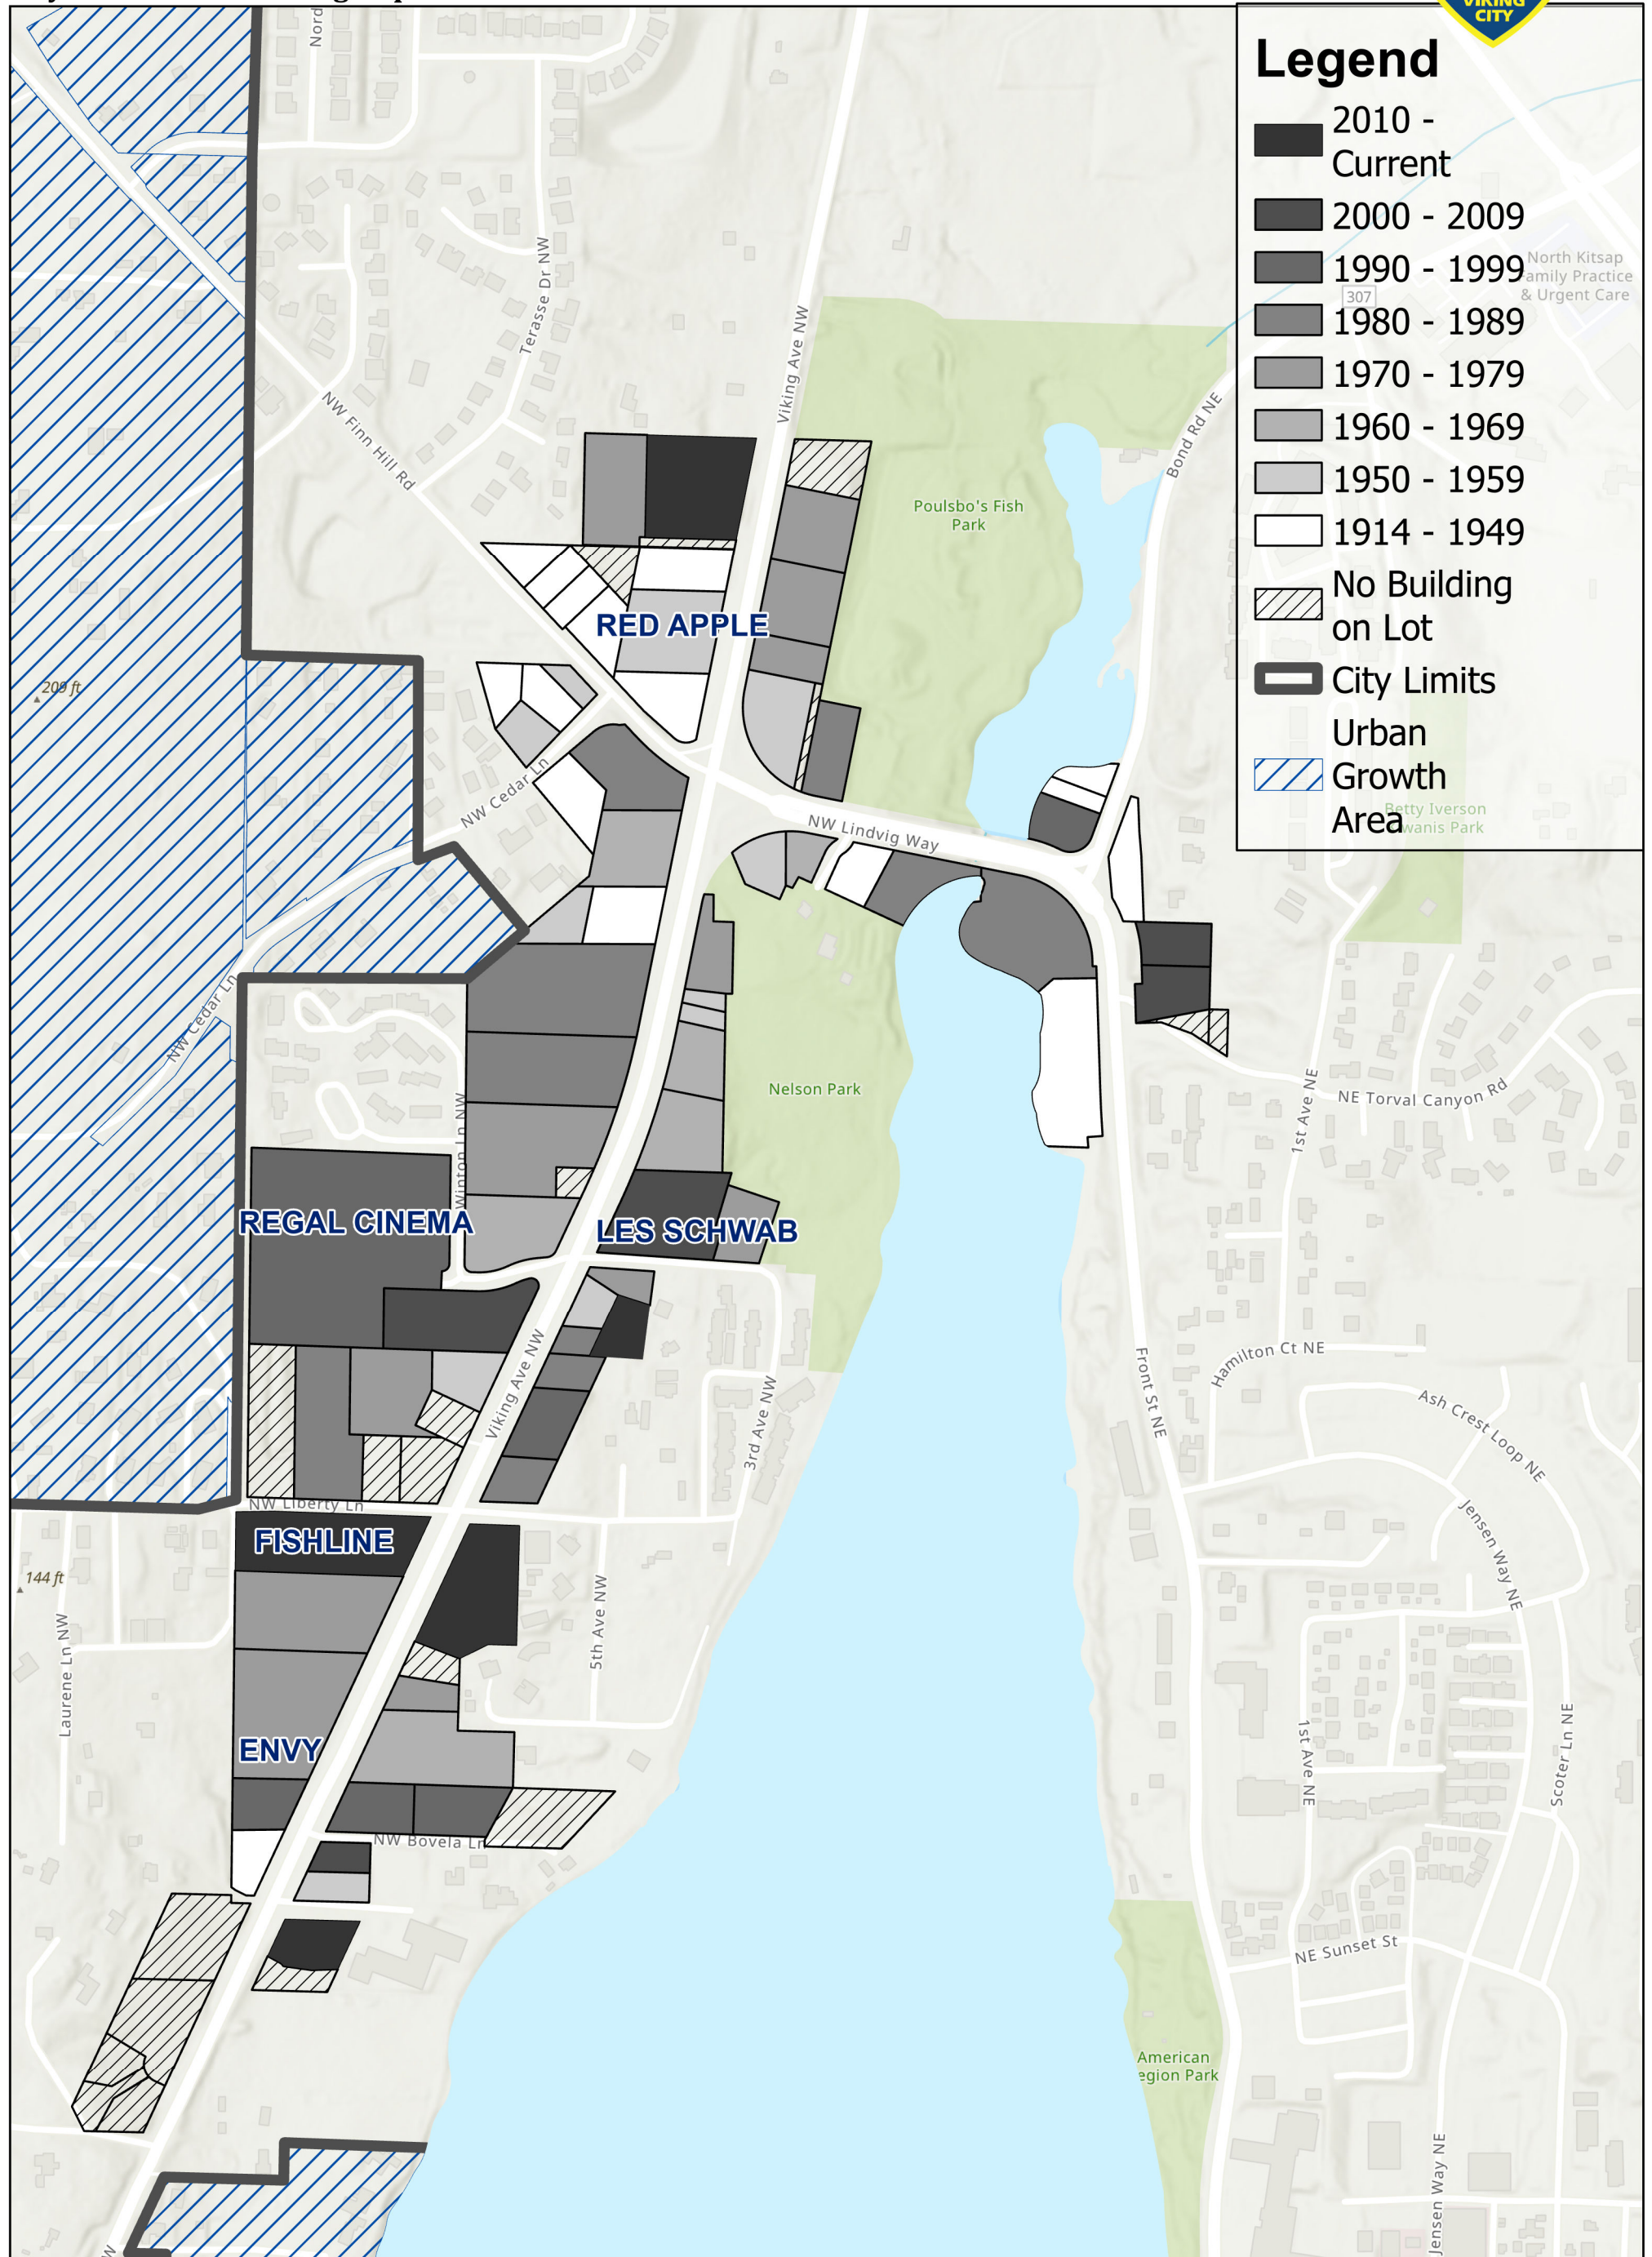

# C-2 Viking Avenue: Year Built

City of Poulsbo Planning Department

### Legend

- 2010 - Current
- 2000 - 2009
- 1990 - 1999
- 1980 - 1989
- 1970 - 1979
- 1960 - 1969
- 1950 - 1959
- 1914 - 1949
- No Building on Lot
- City Limits
- Urban
- Growth Area